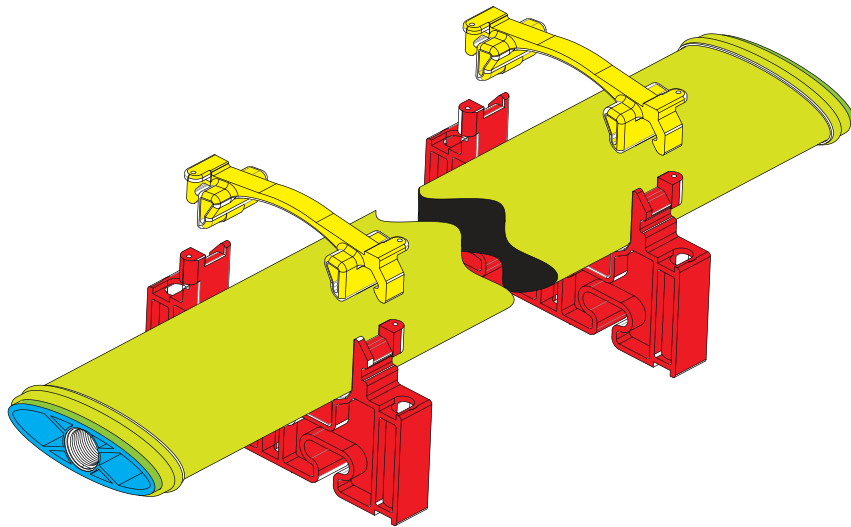

1. What shapes of fine bubble membrane diffuser designs are available int today’s WWT marketplace?

- Flattened, domed, narrow & elongated shaped membranes – Strip Diffusers

- Flattened, circular & domed shaped membranes – Disc Diffusers

- Tubular, & elongated shaped membranes – Tubular Diffusers

For more information, please contact your regional sales representative or get in touch with us directly:

JAEGER AERATION LLC
 4175 MULLIGAN DRIVE
 LONGMONT, CO 80504 - USA