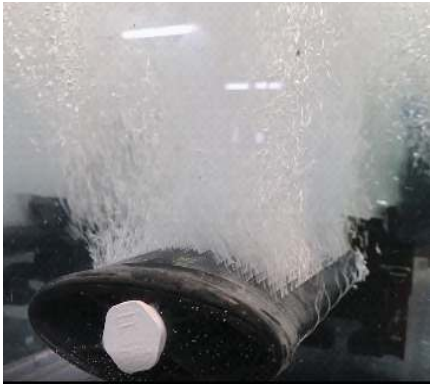

1. What shapes of fine bubble membrane diffuser designs are available int today’s WWT marketplace?

- Flattened, domed, narrow & elongated shaped membranes – Strip Diffusers

- Flattened, circular & domed shaped membranes – Disc Diffusers